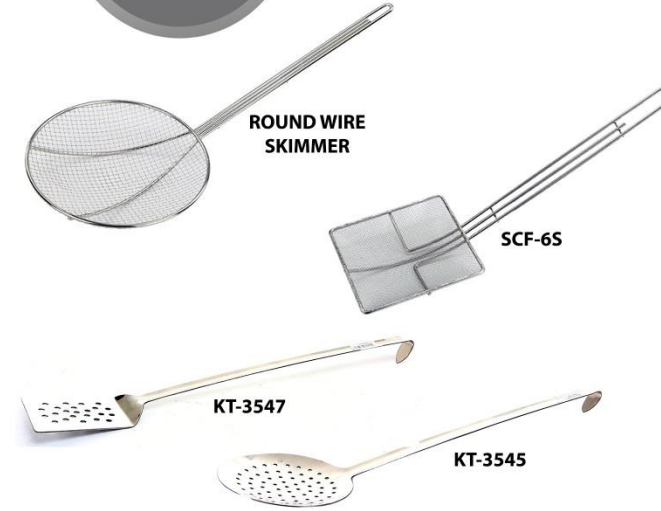

SKIMMERS

ITEM NO.	DESCRIPTION	CASE PACK
SC-5R	5 Round Wire Skimmer 13" Handle	36
SC-6R	6" Round Wire Skimmer 13" Handle	36
SC-8R	8" Round Wire Skimmer 13" Handle	24
SC-9R	9" Round Wire Skimmer 13" Handle	24
SC-12R	12" Round Wire Skimmer 13" Handle	24
SCF-65	6-3/4" Square Mesh Skimmer	12
KT-3547	19" Perforated Turner	72
KT-3545	19" S/S Skimmer	72