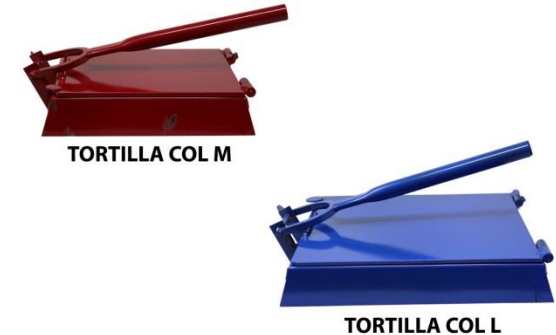

TORTILLA COL M

TORTILLA COL L